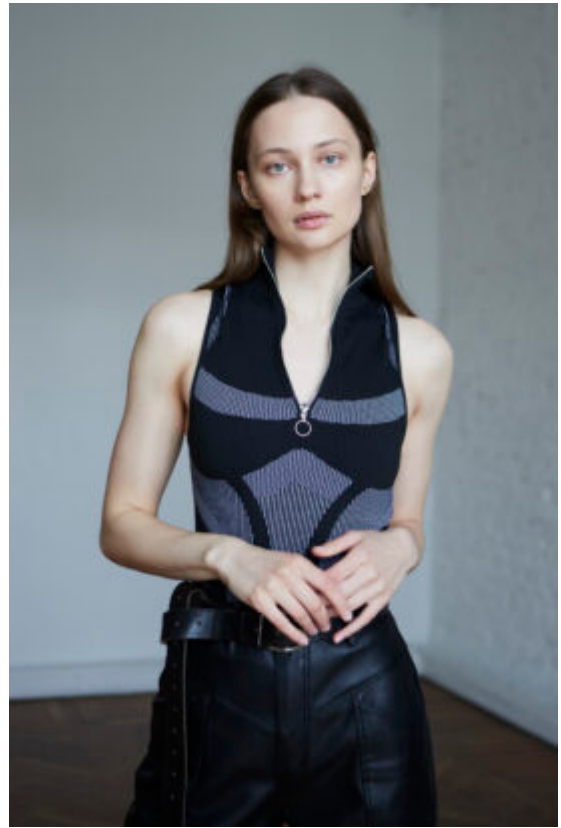

TRUE MODELS

Arina Tenchurina

177 | 82 / 62 / 90 / 39 | Light Brown / Green