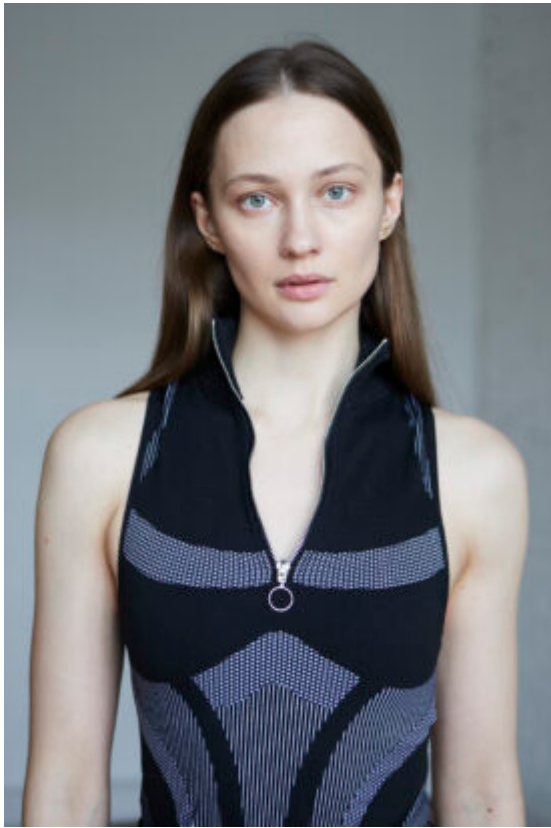

TRUE MODELS

Arina Tenchurina

177 | 82 / 62 / 90 / 39 | Light Brown / Green